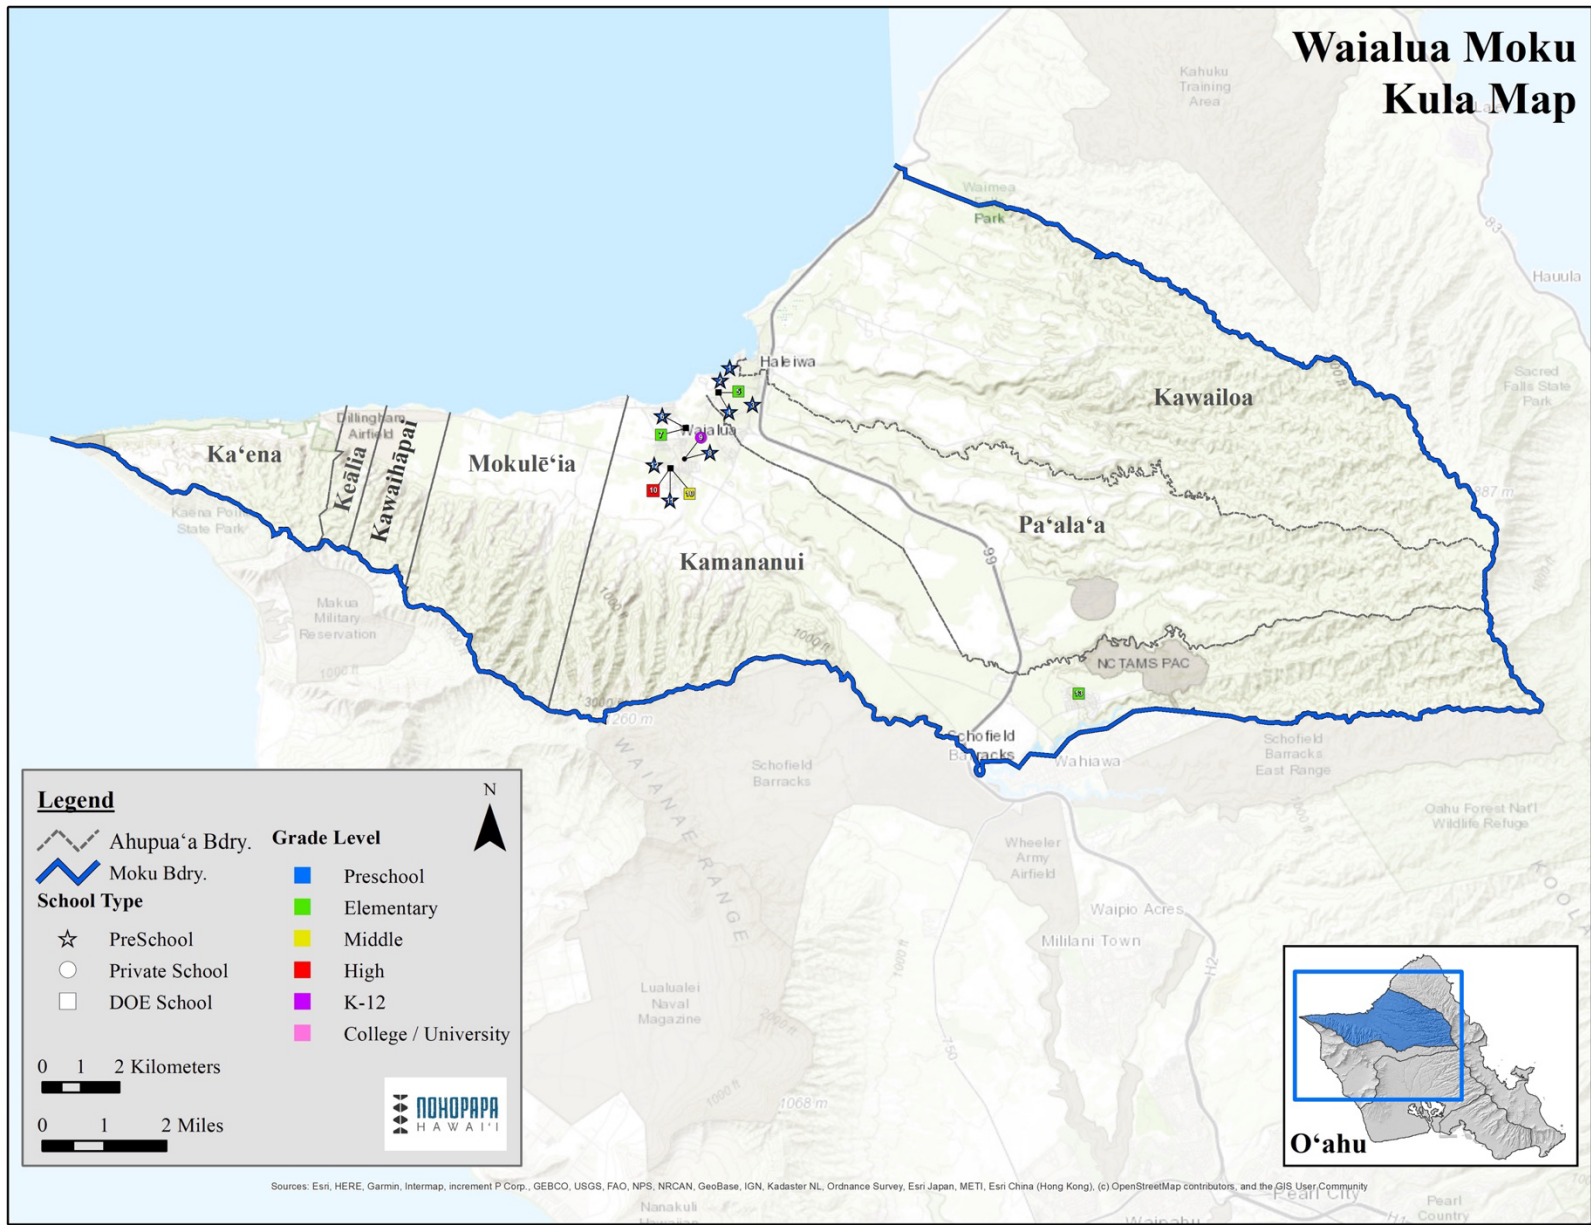

Figure 60. Aerial image of kula locations in the Waialua Moku

Figure 61. USGS map of kula locations in Waialua Moku

APPENDIX D: SCHOOL LOCATIONS IN WAIALUA

KAMANANUI & PA‘ALA‘A AHUPUA‘A

Map Number	Grade Level
Preschool	
1	Kamehameha Schools Preschool - Haleiwa I & II
2	First Baptist Preschool Of Haleiwa
3	Ka Hana Pono Daycare
12	Punana Leo O Waialua
4	Hale'iwa Elementary Preschool
6	Waialua Elementary Preschool
8	Saint Michael School Preschool
11	PACT - Early Head Start At Waialua High School
Elementary	
5	Hale'iwa Elementary
7	Waialua Elementary
13	Helemano Elementary
Middle	
10	Waialua High and Intermediate
High	
10	Waialua High and Intermediate
K-12	
9	Saint Michael School
College/University	
	N/A