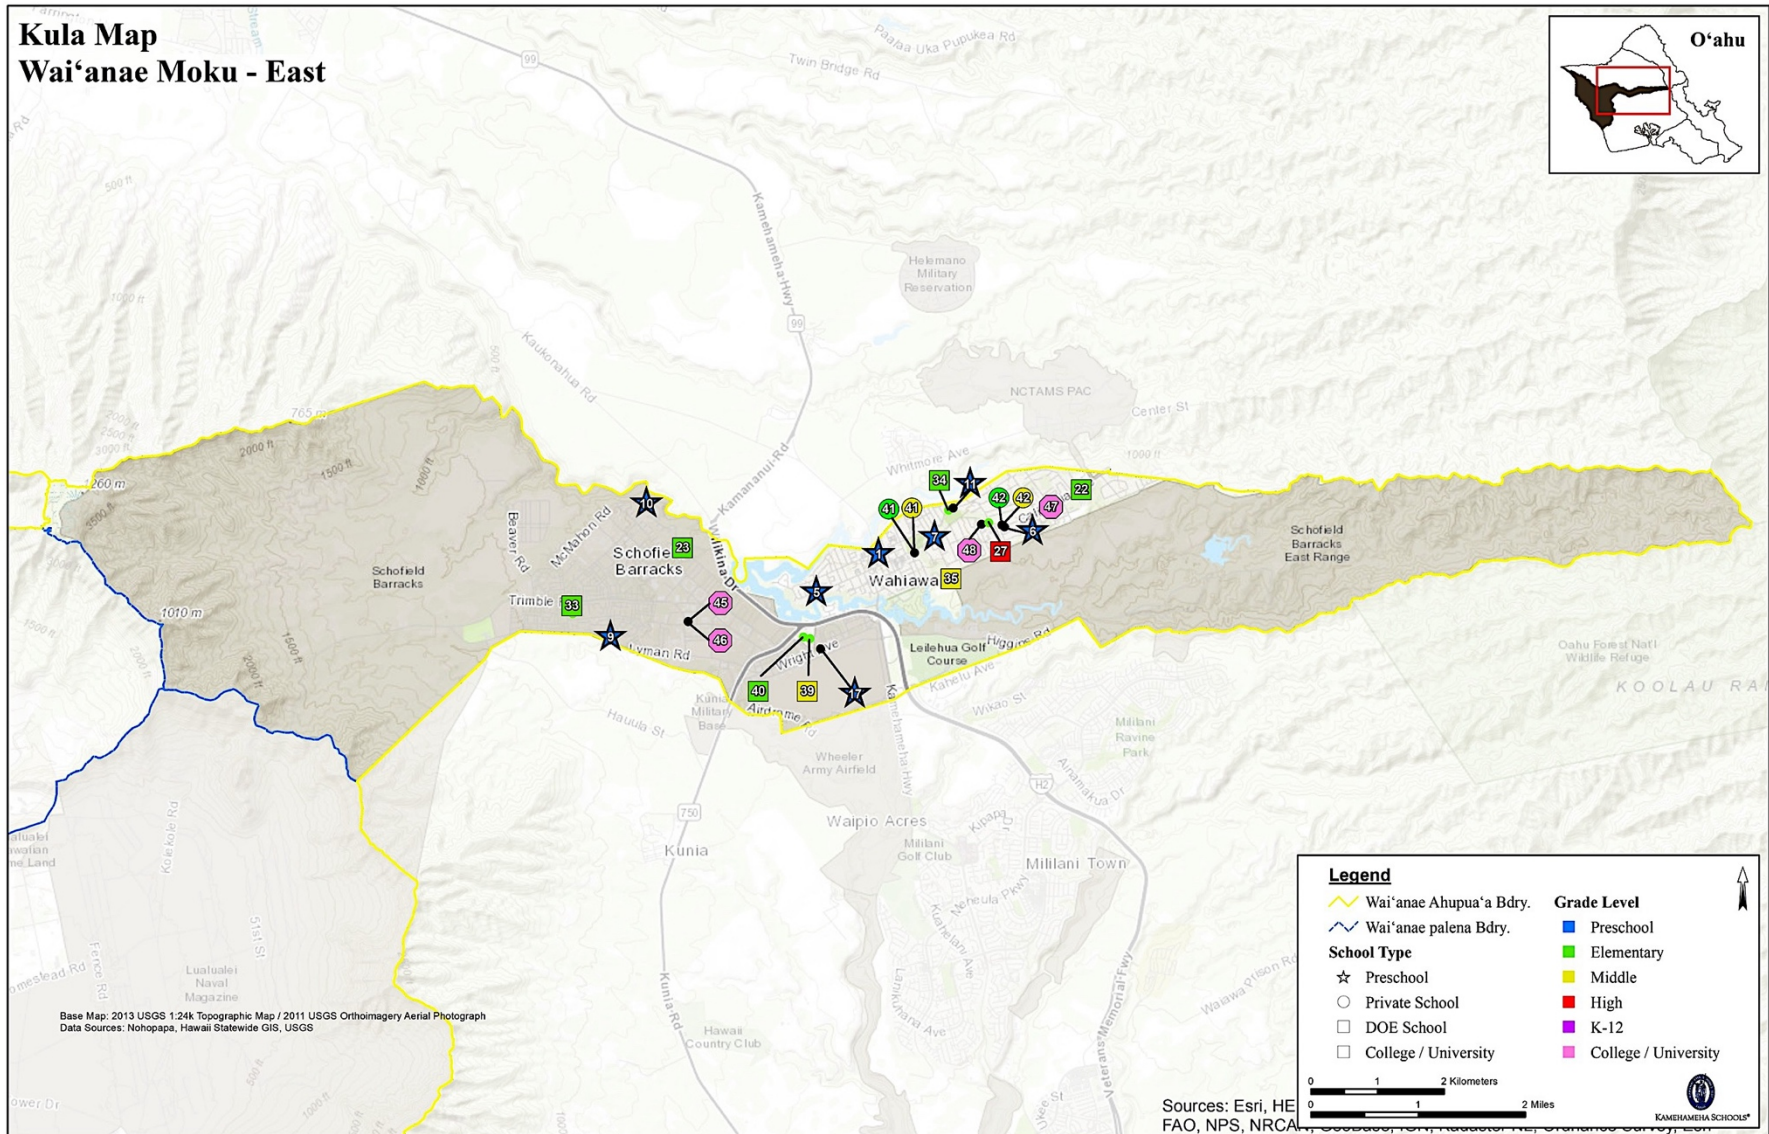

Figure 81. Aerial image of kula locations in Wai'anae

Figure 82. USGS map of kula locations in Wai'anae

Figure 83. Aerial image of kula locations in Wai'anae Uka palena

Figure 84. USGS map of kula locations in Wai'anae Uka palena

## APPENDIX D: WAI‘ANAE SCHOOL LOCATIONS

### NĀNĀKULI AHUPUA‘A

Map Number	Grade Level
<b>Preschool</b>	
4	Punana Leo ‘o Wai‘anae
16	Head Start Nānākuli CDC (I & II)
19	Kamehameha Schools- Nānākuli
20	Kamehameha Schools- Nānākuli II
<b>Elementary</b>	
24	Ka Waihona O Ka Na‘auao PCS (Elementary)
30	Nanaikapono Elementary
31	Nanakuli Elementary
33	Solomon Elementary School
<b>Middle</b>	
24	Ka Waihona O Ka Na‘auao PCS (Middle)
32	Nanakuli High and Intermediate
<b>High</b>	
32	Nanakuli High and Intermediate
<b>K-12</b>	
	N/A
<b>College/University</b>	
	N/A

### LUALUALEI PALENA

Map Number	Grade Level
<b>Preschool</b>	
1	Abundant Life Child Care Center
2	Ark of Safety Christian Academy
3	Mālama Nā Keiki o Wai‘anae
14	Head Start Pu‘u Heleakalā I and II
15	Head Start ‘Ulu Ke Kukui
18	Kamehameha Schools- Hoaliku Drake Pre-School
<b>Elementary</b>	
26	Leihoku Elementary
28	Mali Elementary
<b>Middle</b>	
43	Adventist Malama School