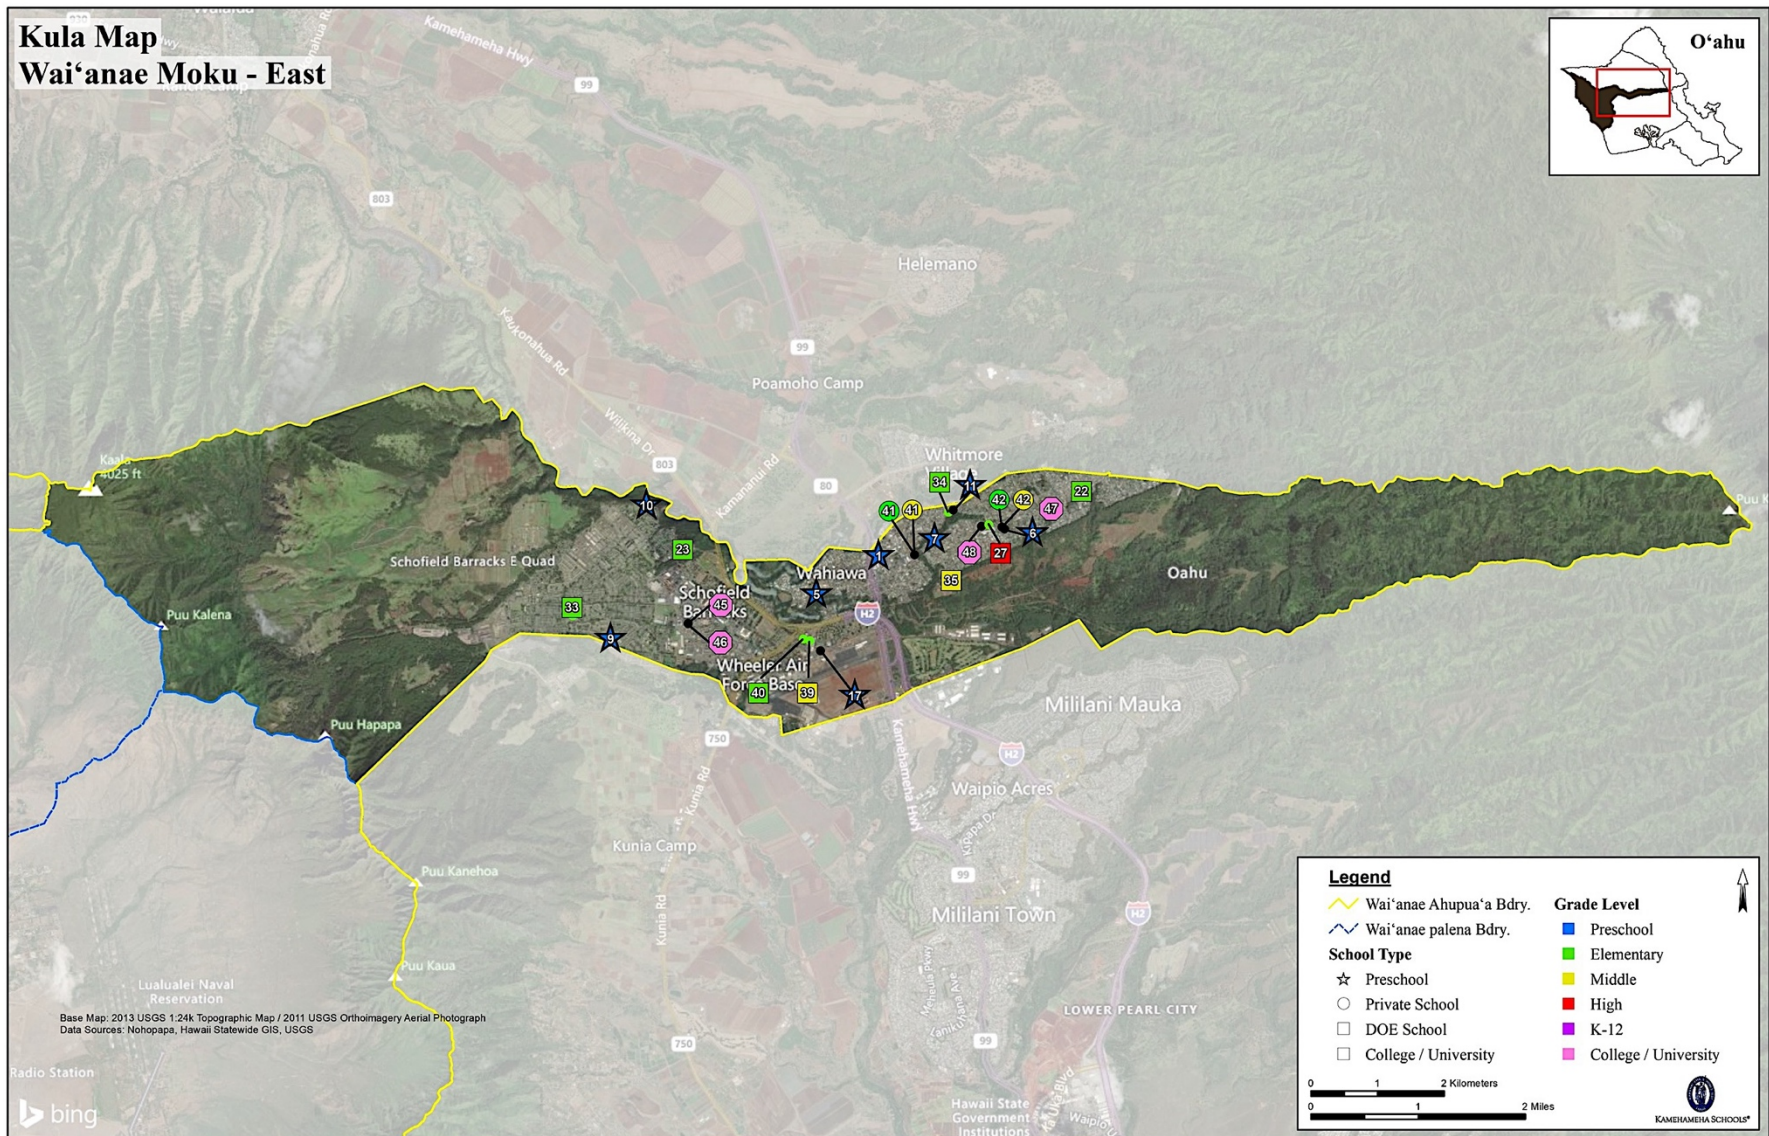

Figure 81. Aerial image of kula locations in Wai'anae

Figure 82. USGS map of kula locations in Wai'anae

Figure 83. Aerial image of kula locations in Wai'anae Uka palena

Figure 84. USGS map of kula locations in Wai'anae Uka palena

## APPENDIX D: WAI‘ANAE SCHOOL LOCATIONS

### NĀNĀKULI AHUPUA‘A

Map Number	Grade Level
<b>Preschool</b>	
4	Punana Leo ‘o Wai‘anae
16	Head Start Nānākuli CDC (I & II)
19	Kamehameha Schools- Nānākuli
20	Kamehameha Schools- Nānākuli II
<b>Elementary</b>	
24	Ka Waihona O Ka Na‘auao PCS (Elementary)
30	Nanaikapono Elementary
31	Nanakuli Elementary
33	Solomon Elementary School
<b>Middle</b>	
24	Ka Waihona O Ka Na‘auao PCS (Middle)
32	Nanakuli High and Intermediate
<b>High</b>	
32	Nanakuli High and Intermediate
<b>K-12</b>	
	N/A
<b>College/University</b>	
	N/A

### LUALUALEI PALENA

Map Number	Grade Level
<b>Preschool</b>	
1	Abundant Life Child Care Center
2	Ark of Safety Christian Academy
3	Mālama Nā Keiki o Wai‘anae
14	Head Start Pu‘u Heleakalā I and II
15	Head Start ‘Ulu Ke Kukui
18	Kamehameha Schools- Hoaliku Drake Pre-School
<b>Elementary</b>	
26	Leihoku Elementary
28	Mali Elementary
<b>Middle</b>	
43	Adventist Malama School