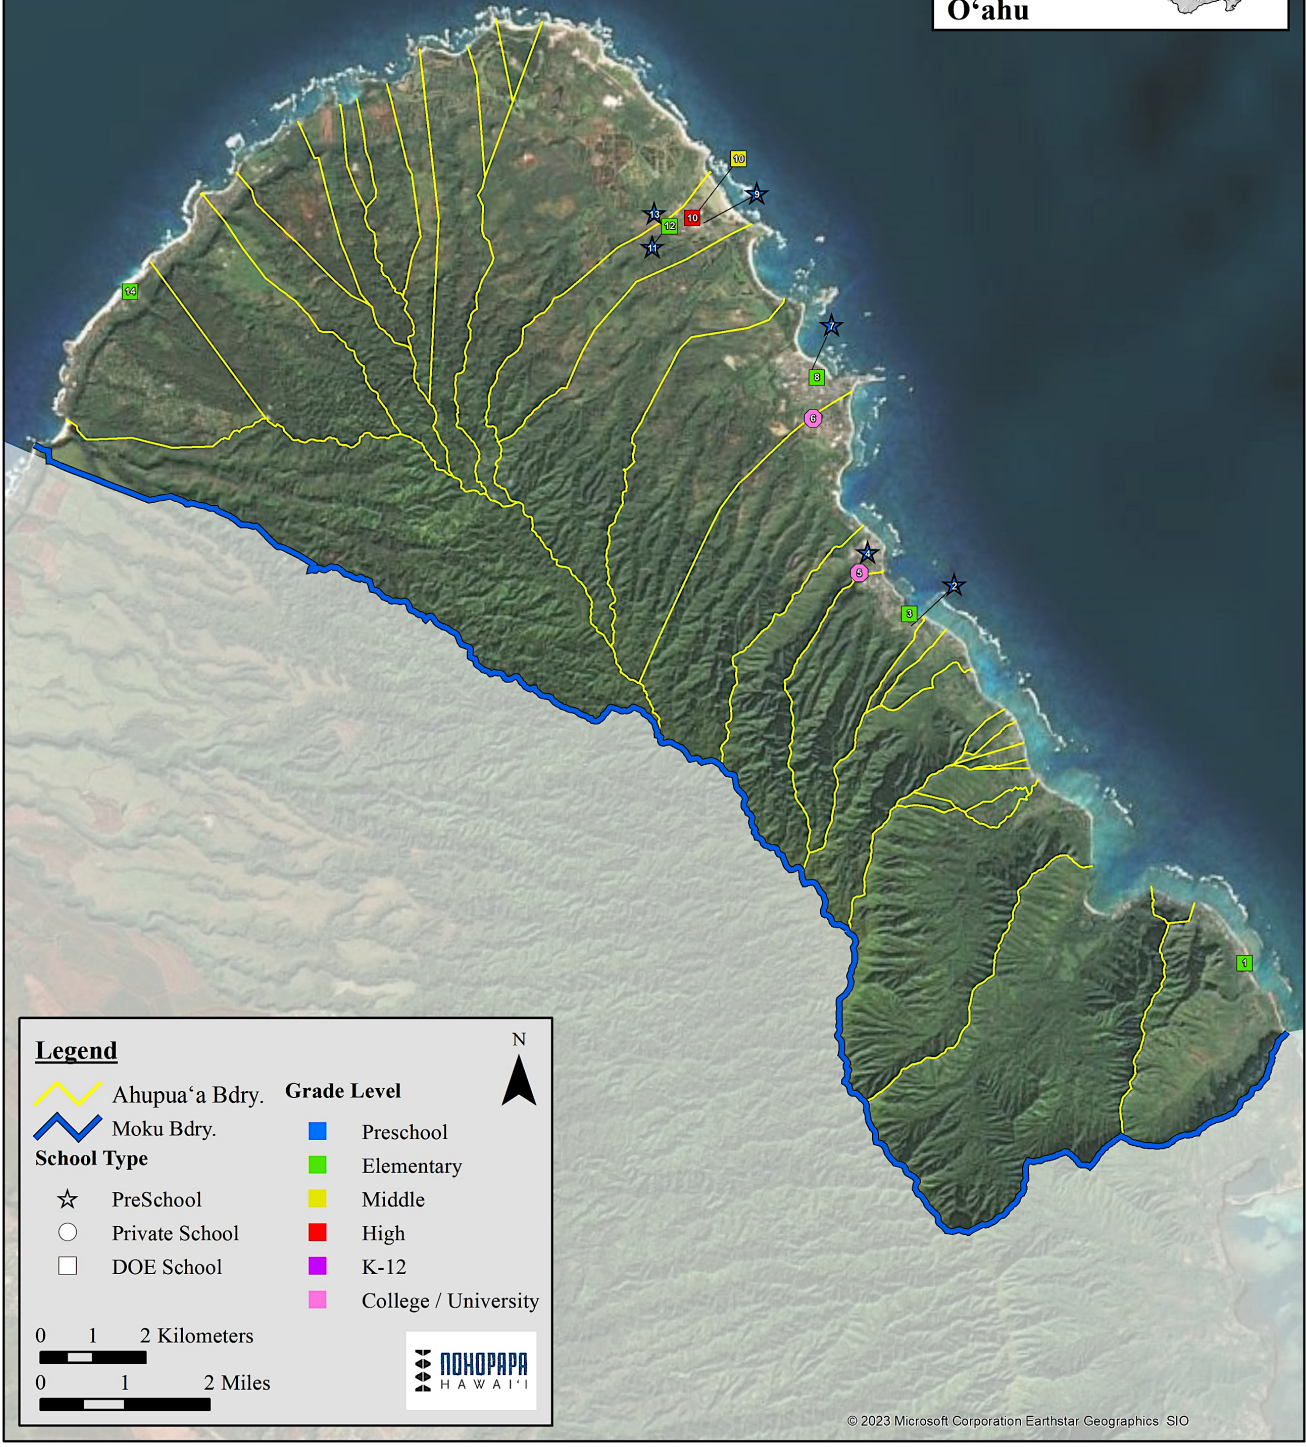

Ko'olauloa Moku Kula Map

Figure 110. Aerial image of kula locations in Ko'olauloa

Ko'olaupia

Map Number	Grade Level
Preschool	
11	HCAP Head Start Kahuku Elementary
4	Bright Beginning Learning Center
9	Rainbow School Kahuku
4	Bright Beginning Preschool
2	HCAP Head Start Hauula Elementary School
7	HCAP Head Start Laie Elementary
13	Kamehameha Schools Preschool - Kahuku
Elementary	
3	Hauula Elementary
1	Kaaawa Elementary
12	Kahuku Elementary
9	Laie Elementary
14	Sunset Beach Elementary
5	Asia Pacific International School, Hawaii Campus
Middle	
10	Kahuku High and Intermediate
5	Asia Pacific International School, Hawaii Campus
High	
10	Kahuku High and Intermediate
5	Asia Pacific International School, Hawaii Campus
College/University	
6	Brigham Young University - Hawaii