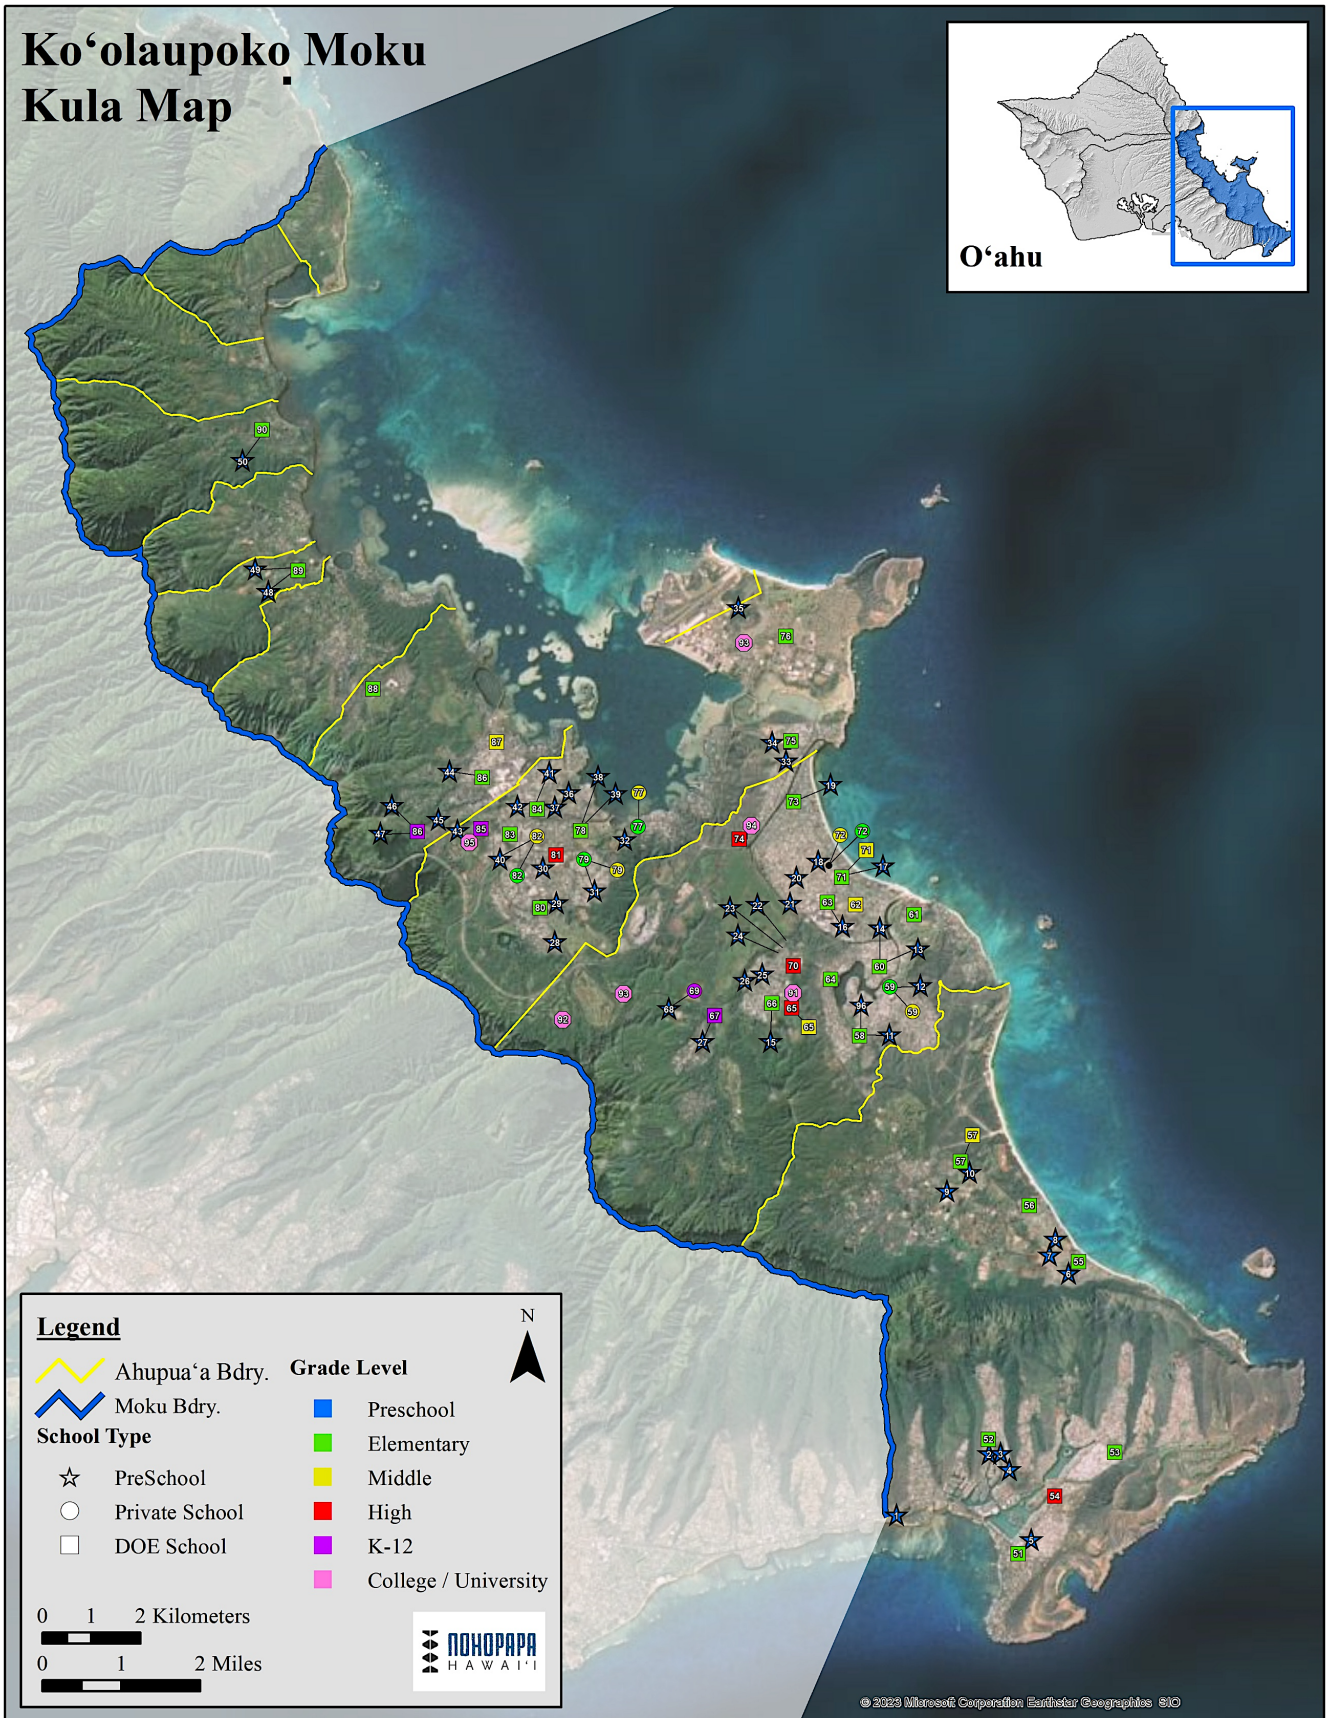

# Ko'olaupoko Moku Kula Map

Figure 109. Aerial image of kula locations in Ko'olaupoko

## APPENDIX E: SCHOOL LOCATIONS IN KO'OLAUPOKO AND KO'OLAULOA

### Waimanalo

Map Number	Grade Level
<b>Preschool</b>	
1	Kamaaina Kids Holy Trinity Preschool
2	Happy Keiki Preschool IT Center Hawaii Kai
3	Kinder Kids International Hawaii Kai Infant Toddler
3	Kinder Kids International Preschool
4	KCAA Kuapa Preschool
5	Hawaii Kai Church Early Learning Center
6	HCAP Head Start Pope
7	Kamehameha Schools Preschool - Waimanalo
8	PACT Waimanalo Early Head Start
9	PACT Early Head Start Job Corps Infant/Toddler Program
10	HCAP Head Start Waimanalo Elementary Pre-plus
<b>Elementary</b>	
55	Pope Elementary
56	Malama Honua PCS
57	Waimanalo Elementary and Intermediate
51	Koko Head Elementary
52	Hahaione Elementary
53	Kamiloiki Elementary
<b>Middle</b>	
57	Waimanalo Elementary and Intermediate
<b>High</b>	
54	Kaiser High
<b>College/University</b>	
93	Hawaii Pacific University

### Kailua

Map Number	Grade Level
<b>Preschool</b>	
11	Kamaaina Kids Enchanted Lake Toddler Program
11	Kamaaina Kids Enchanted Lakes
12	St John Vianney Early Learning Center
13	The Cole Academy Kailua I/T Program