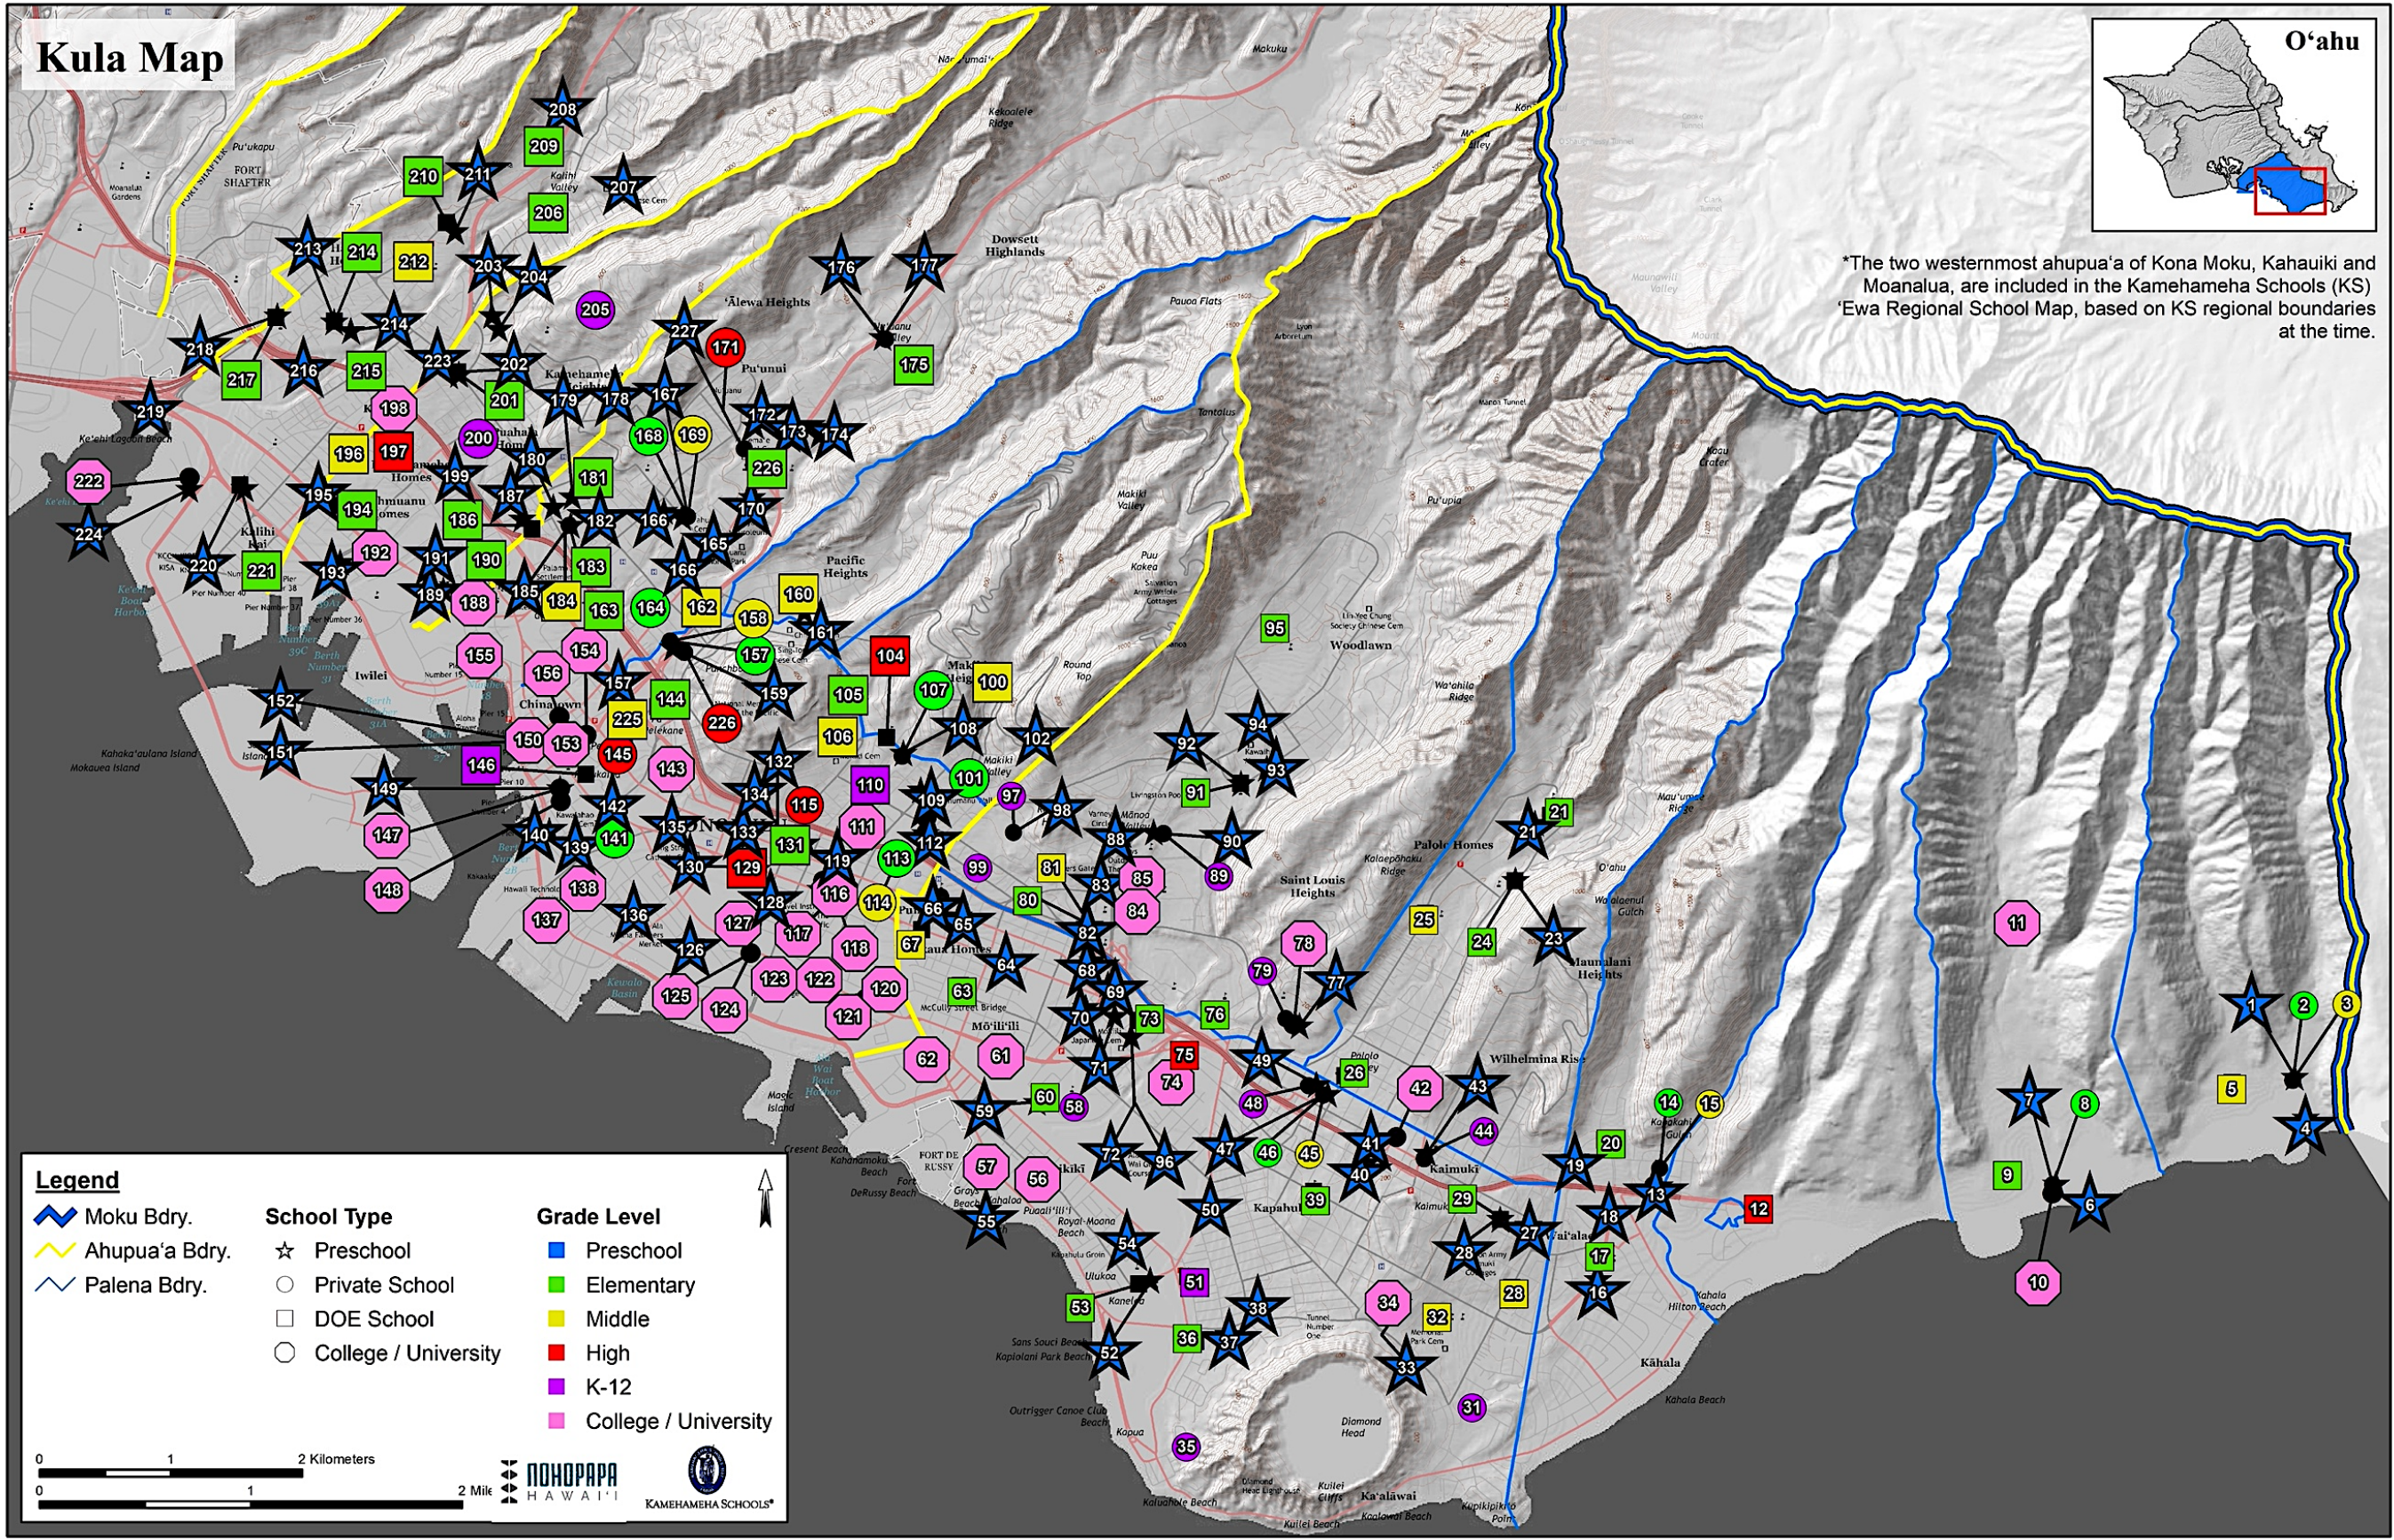

Kula Map

*The two westernmost ahupua'a of Kona Moku, Kahauiki and Moanalua, are included in the Kamehameha Schools (KS) 'Ewa Regional School Map, based on KS regional boundaries at the time.

Legend

- | | | |
|----------------|------------------------|----------------------|
| Moku Bdry. | School Type | Grade Level |
| Ahupua'a Bdry. | ☆ Preschool | Preschool |
| Palena Bdry. | ○ Private School | Elementary |
| | □ DOE School | Middle |
| | ○ College / University | High |
| | | K-12 |
| | | College / University |

| Map # | Palena | Ahupuaa | School Name | Grade Level | Public or Private |
|--------------|---------------|----------------|---|--------------------|--------------------------|
| 14 | Wai'alaie Iki | Waikiki | Mary, Star of the Sea School | Elementary | Private |
| 13 | Wai'alaie Iki | Waikiki | Mary, Star Of The Sea Early Learning Center | Preschool | Private |
| 12 | Wai'alaie Nui | Waikiki | Kalani High | High | Public |
| 11 | Wailupe | Waikiki | World Medicine Institute | Post Secondary | Private |
| 10 | Wailupe | Waikiki | Transpacific Hawaii College | Post Secondary | Private |
| 9 | Wailupe | Waikiki | Aina Haina Elementary | Elementary | Public |
| 8 | Wailupe | Waikiki | Holy Nativity School | Elementary | Private |
| 7 | Wailupe | Waikiki | Holy Nativity School | Preschool | Private |
| 6 | Wailupe | Waikiki | Calvary By The Sea School | Preschool | Private |
| 5 | Niu | Waikiki | Niu Valley Middle | Middle | Public |
| 4 | Niu | Waikiki | Kilohana United Methodist Church Preschool Inc. | Preschool | Private |
| 3 | Niu | Waikiki | Honolulu Waldorf School | Middle | Private |
| 2 | Niu | Waikiki | Honolulu Waldorf School | Elementary | Private |
| 1 | Niu | Waikiki | Honolulu Waldorf School Preschool | Preschool | Private |